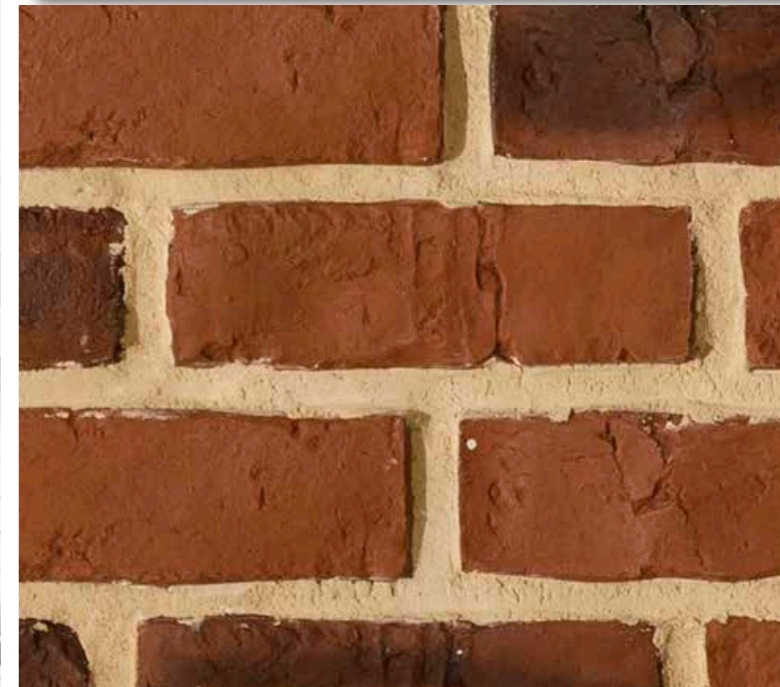

WHITE Brick

RED Brick

lightweight smart panels

NEW DESIGN SOLUTION

WOODIE Black & White

WOODIE Fog

WOODIE Old Barn

WOODIE Reclaimed Wood

lightweight smart panels

EASYBLOCK Manhattan

EASYBLOCK Cambridge

EASYBLOCK Brooklyn

easy jointing

OSLO Grey

OSLO White

just peel & stick