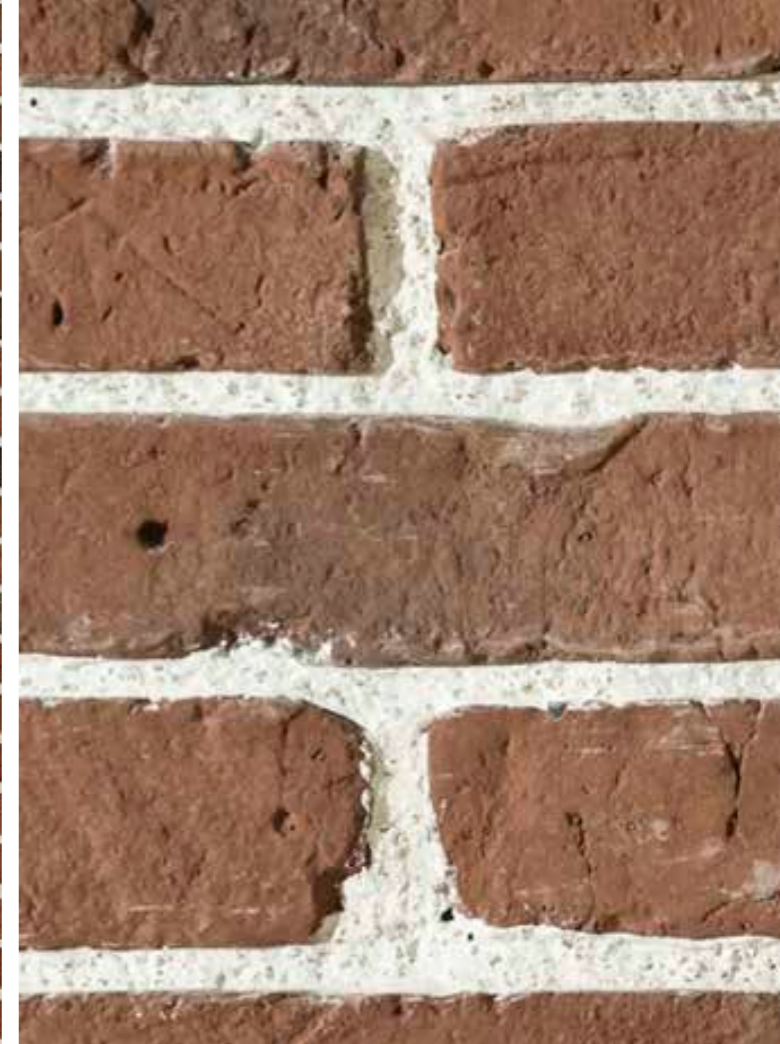

RUGGED LEDGESTONE **Orient**

RUGGED LEDGESTONE **Grey**

SIENNA Desert

SIENNA Grey Desert

SIENNA White

stress-free install with mesh

WITH Grout

WITHOUT Grout