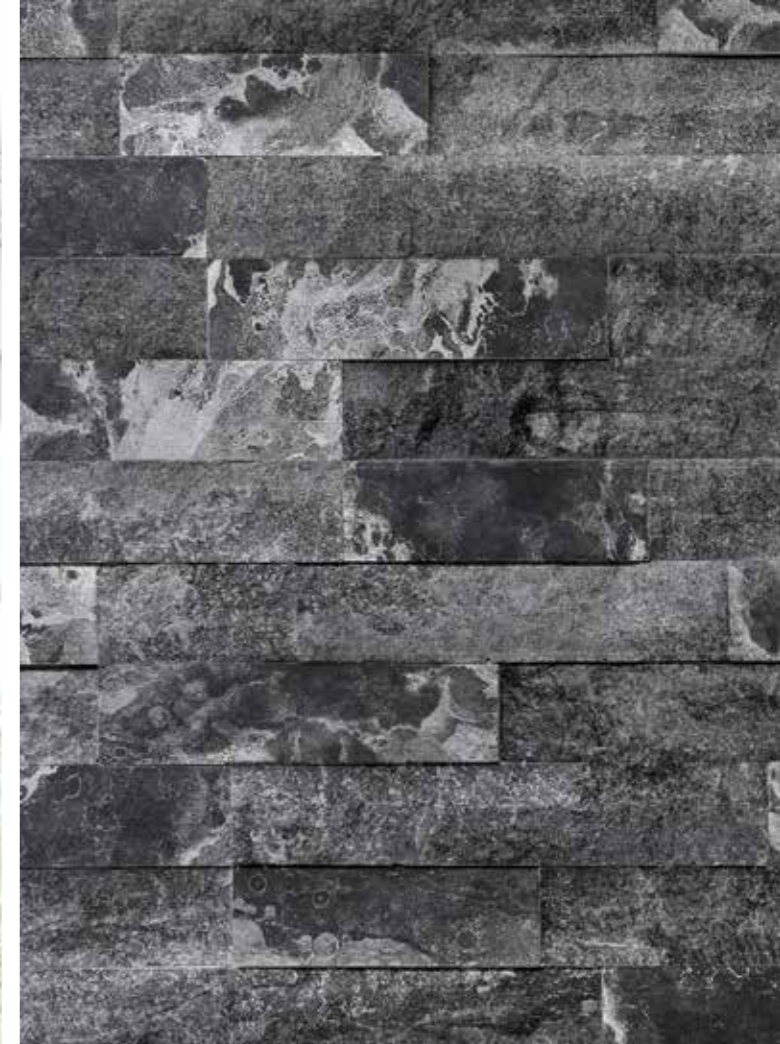

RENO Grey Marble