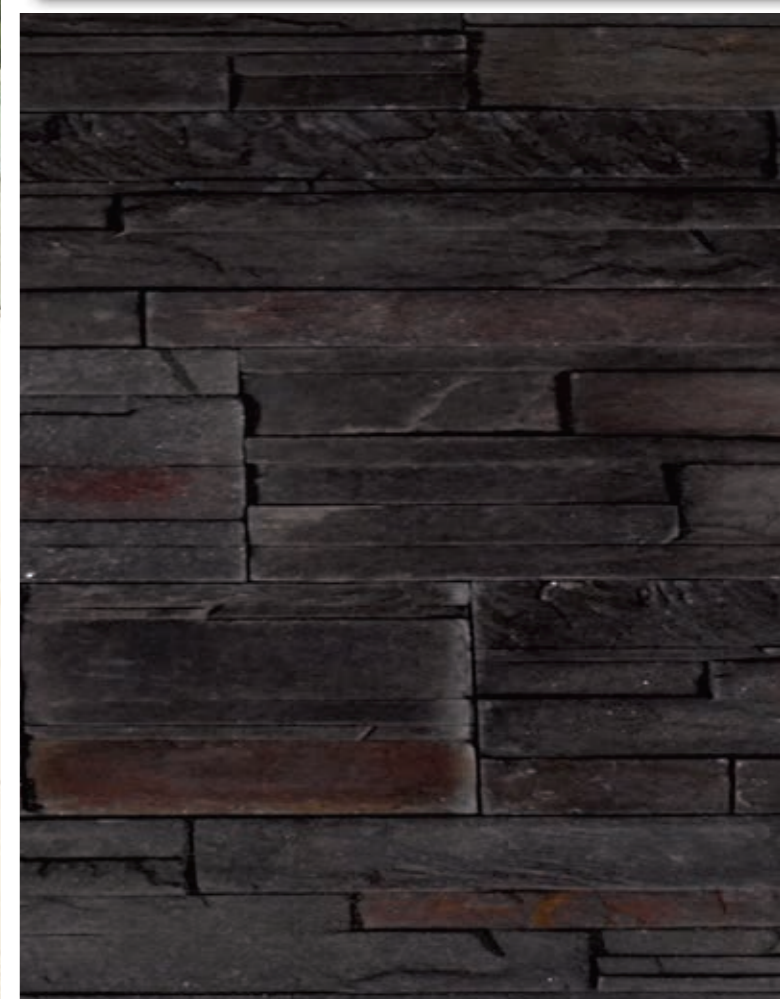

VISTA Old Stone

VISTA White

VISTA Grey

Exterior

BRASILIA Arctic

BRASILIA Black

NEW DESIGN SOLUTION

CANYON STONE Bluff