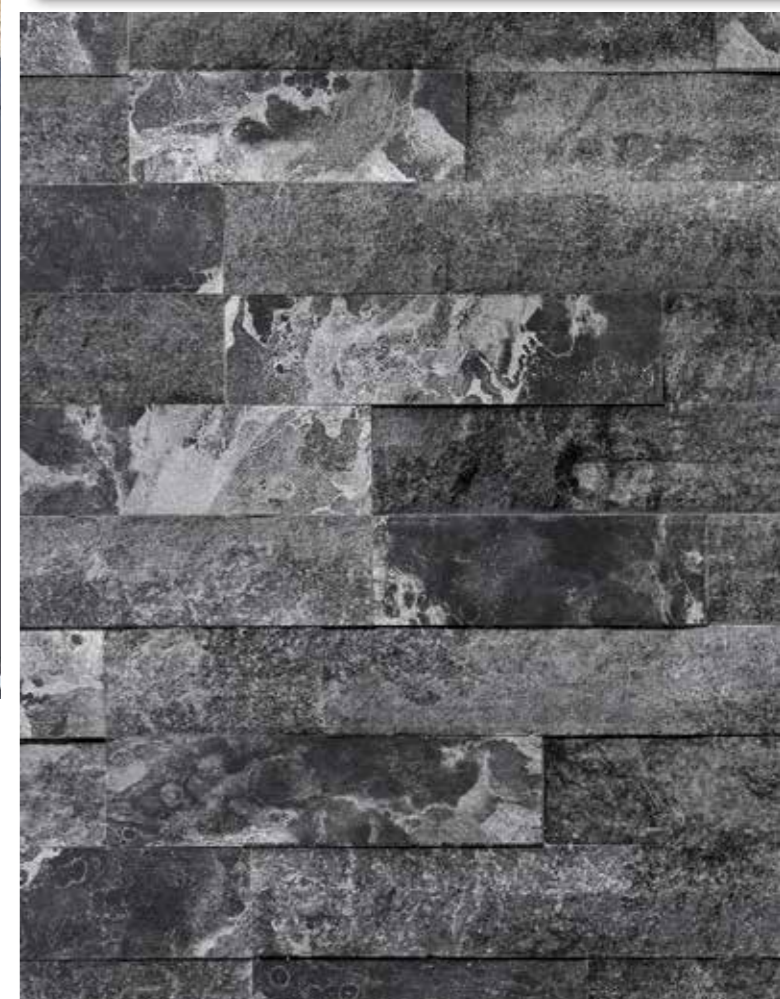

OSLO Grey

NORA Grey Marble