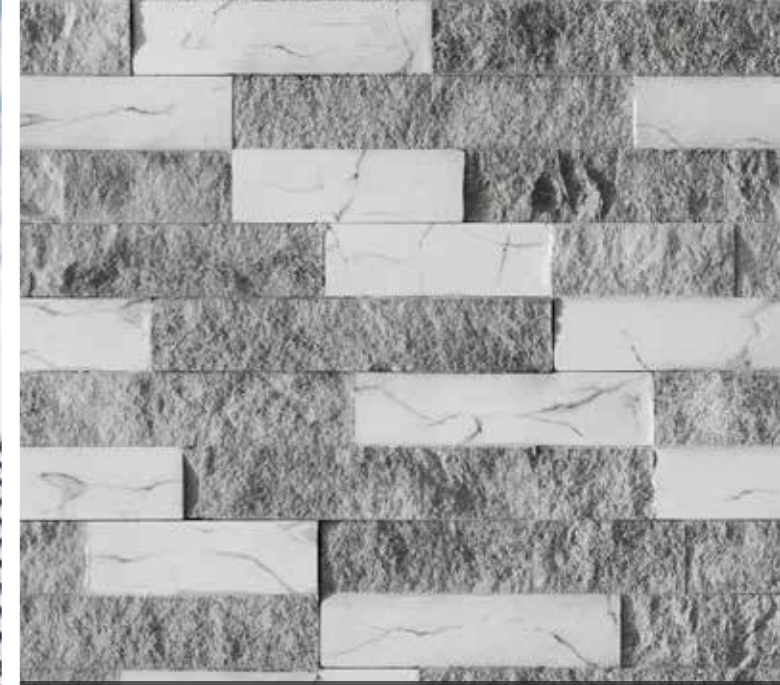

RENO Marble Mix Black & White