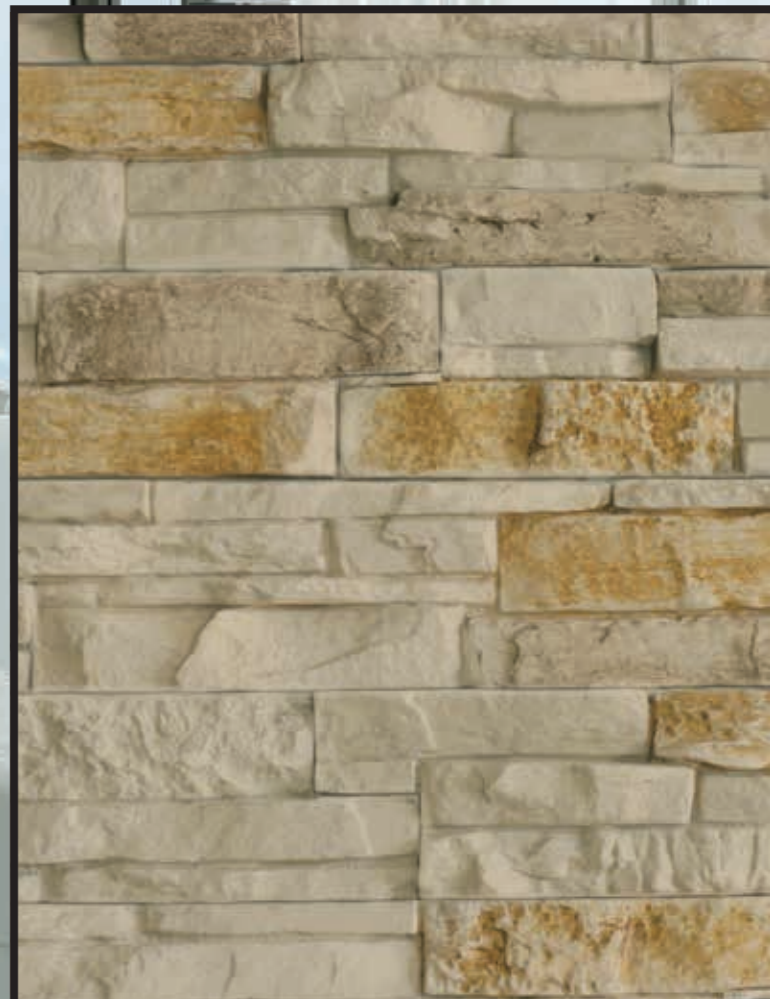

RUGGED LEDGESTONE **Orient**

RUGGED LEDGESTONE **Grey**

SIENNA Desert

SIENNA Grey Desert

SIENNA White

stress-free install with mesh

WITH Grout

WITHOUT Grout