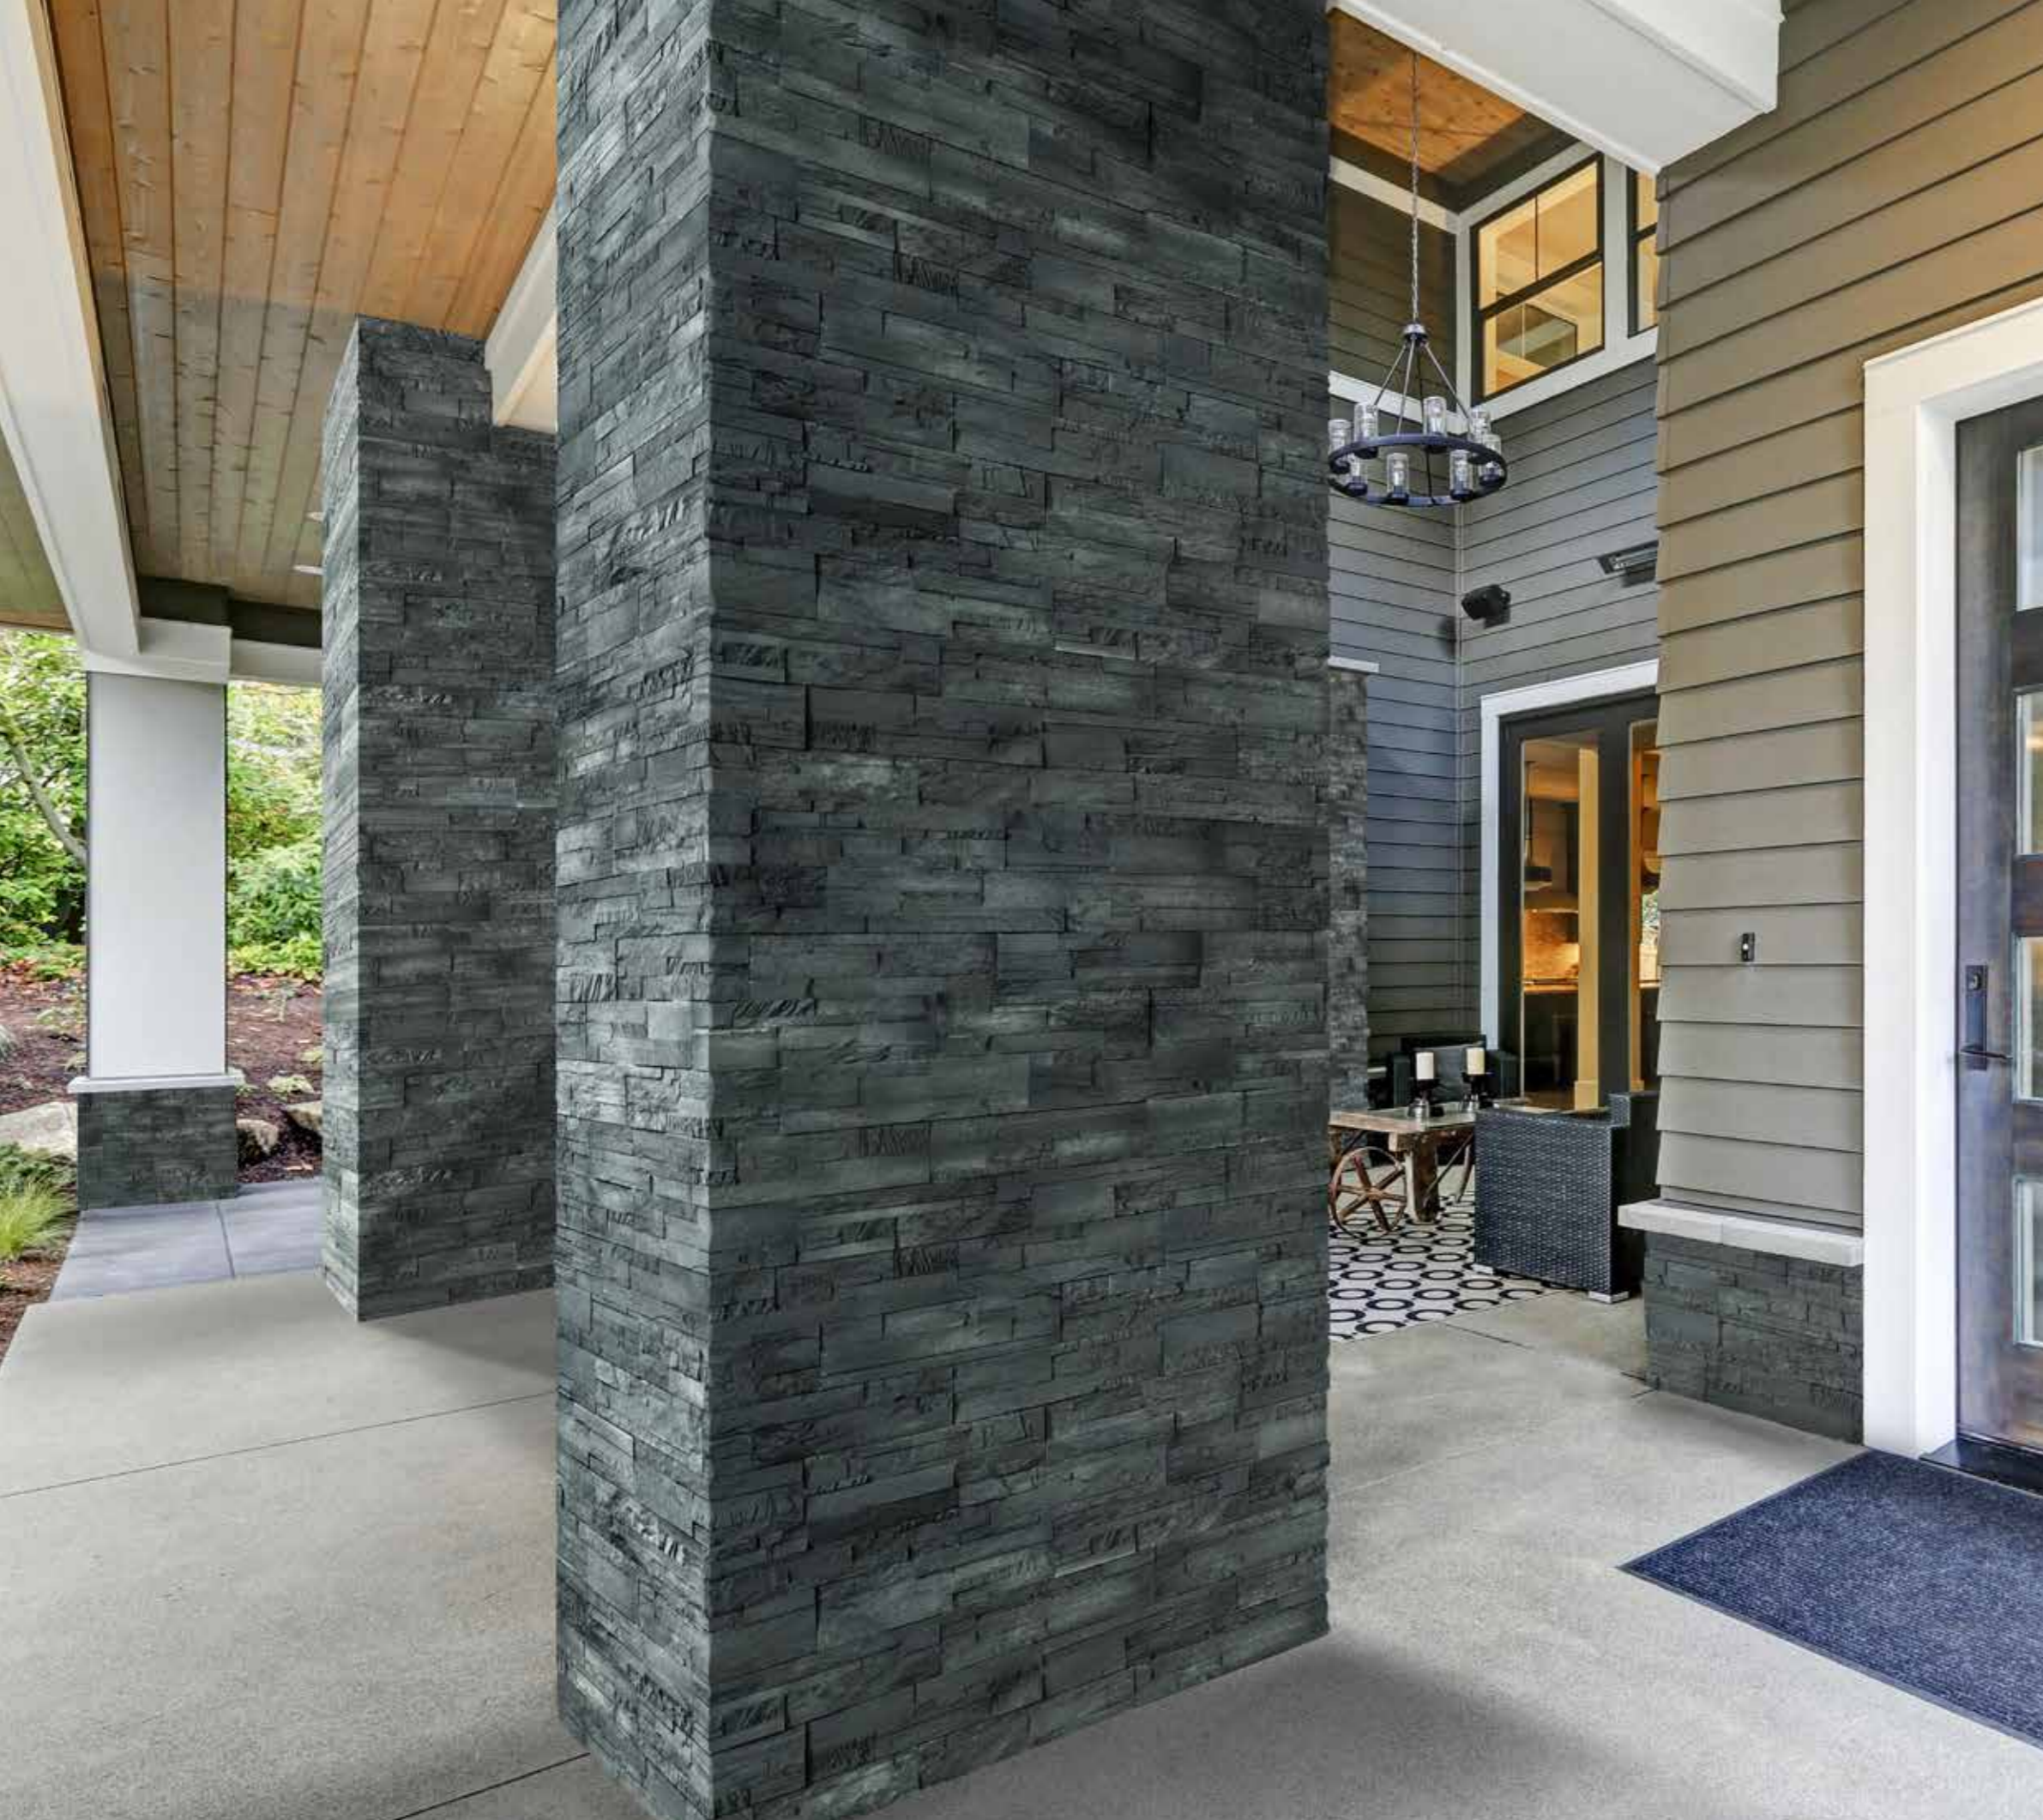

NEW DESIGN SOLUTION

easy jointing

EASYBRICK CHESTER → ↺ ↻ ↻

EASYJOINT Chester White

NEW DESIGN SOLUTION

HERITAGE Emerald

HERITAGE Coastal Grey

Signature
by MODULO