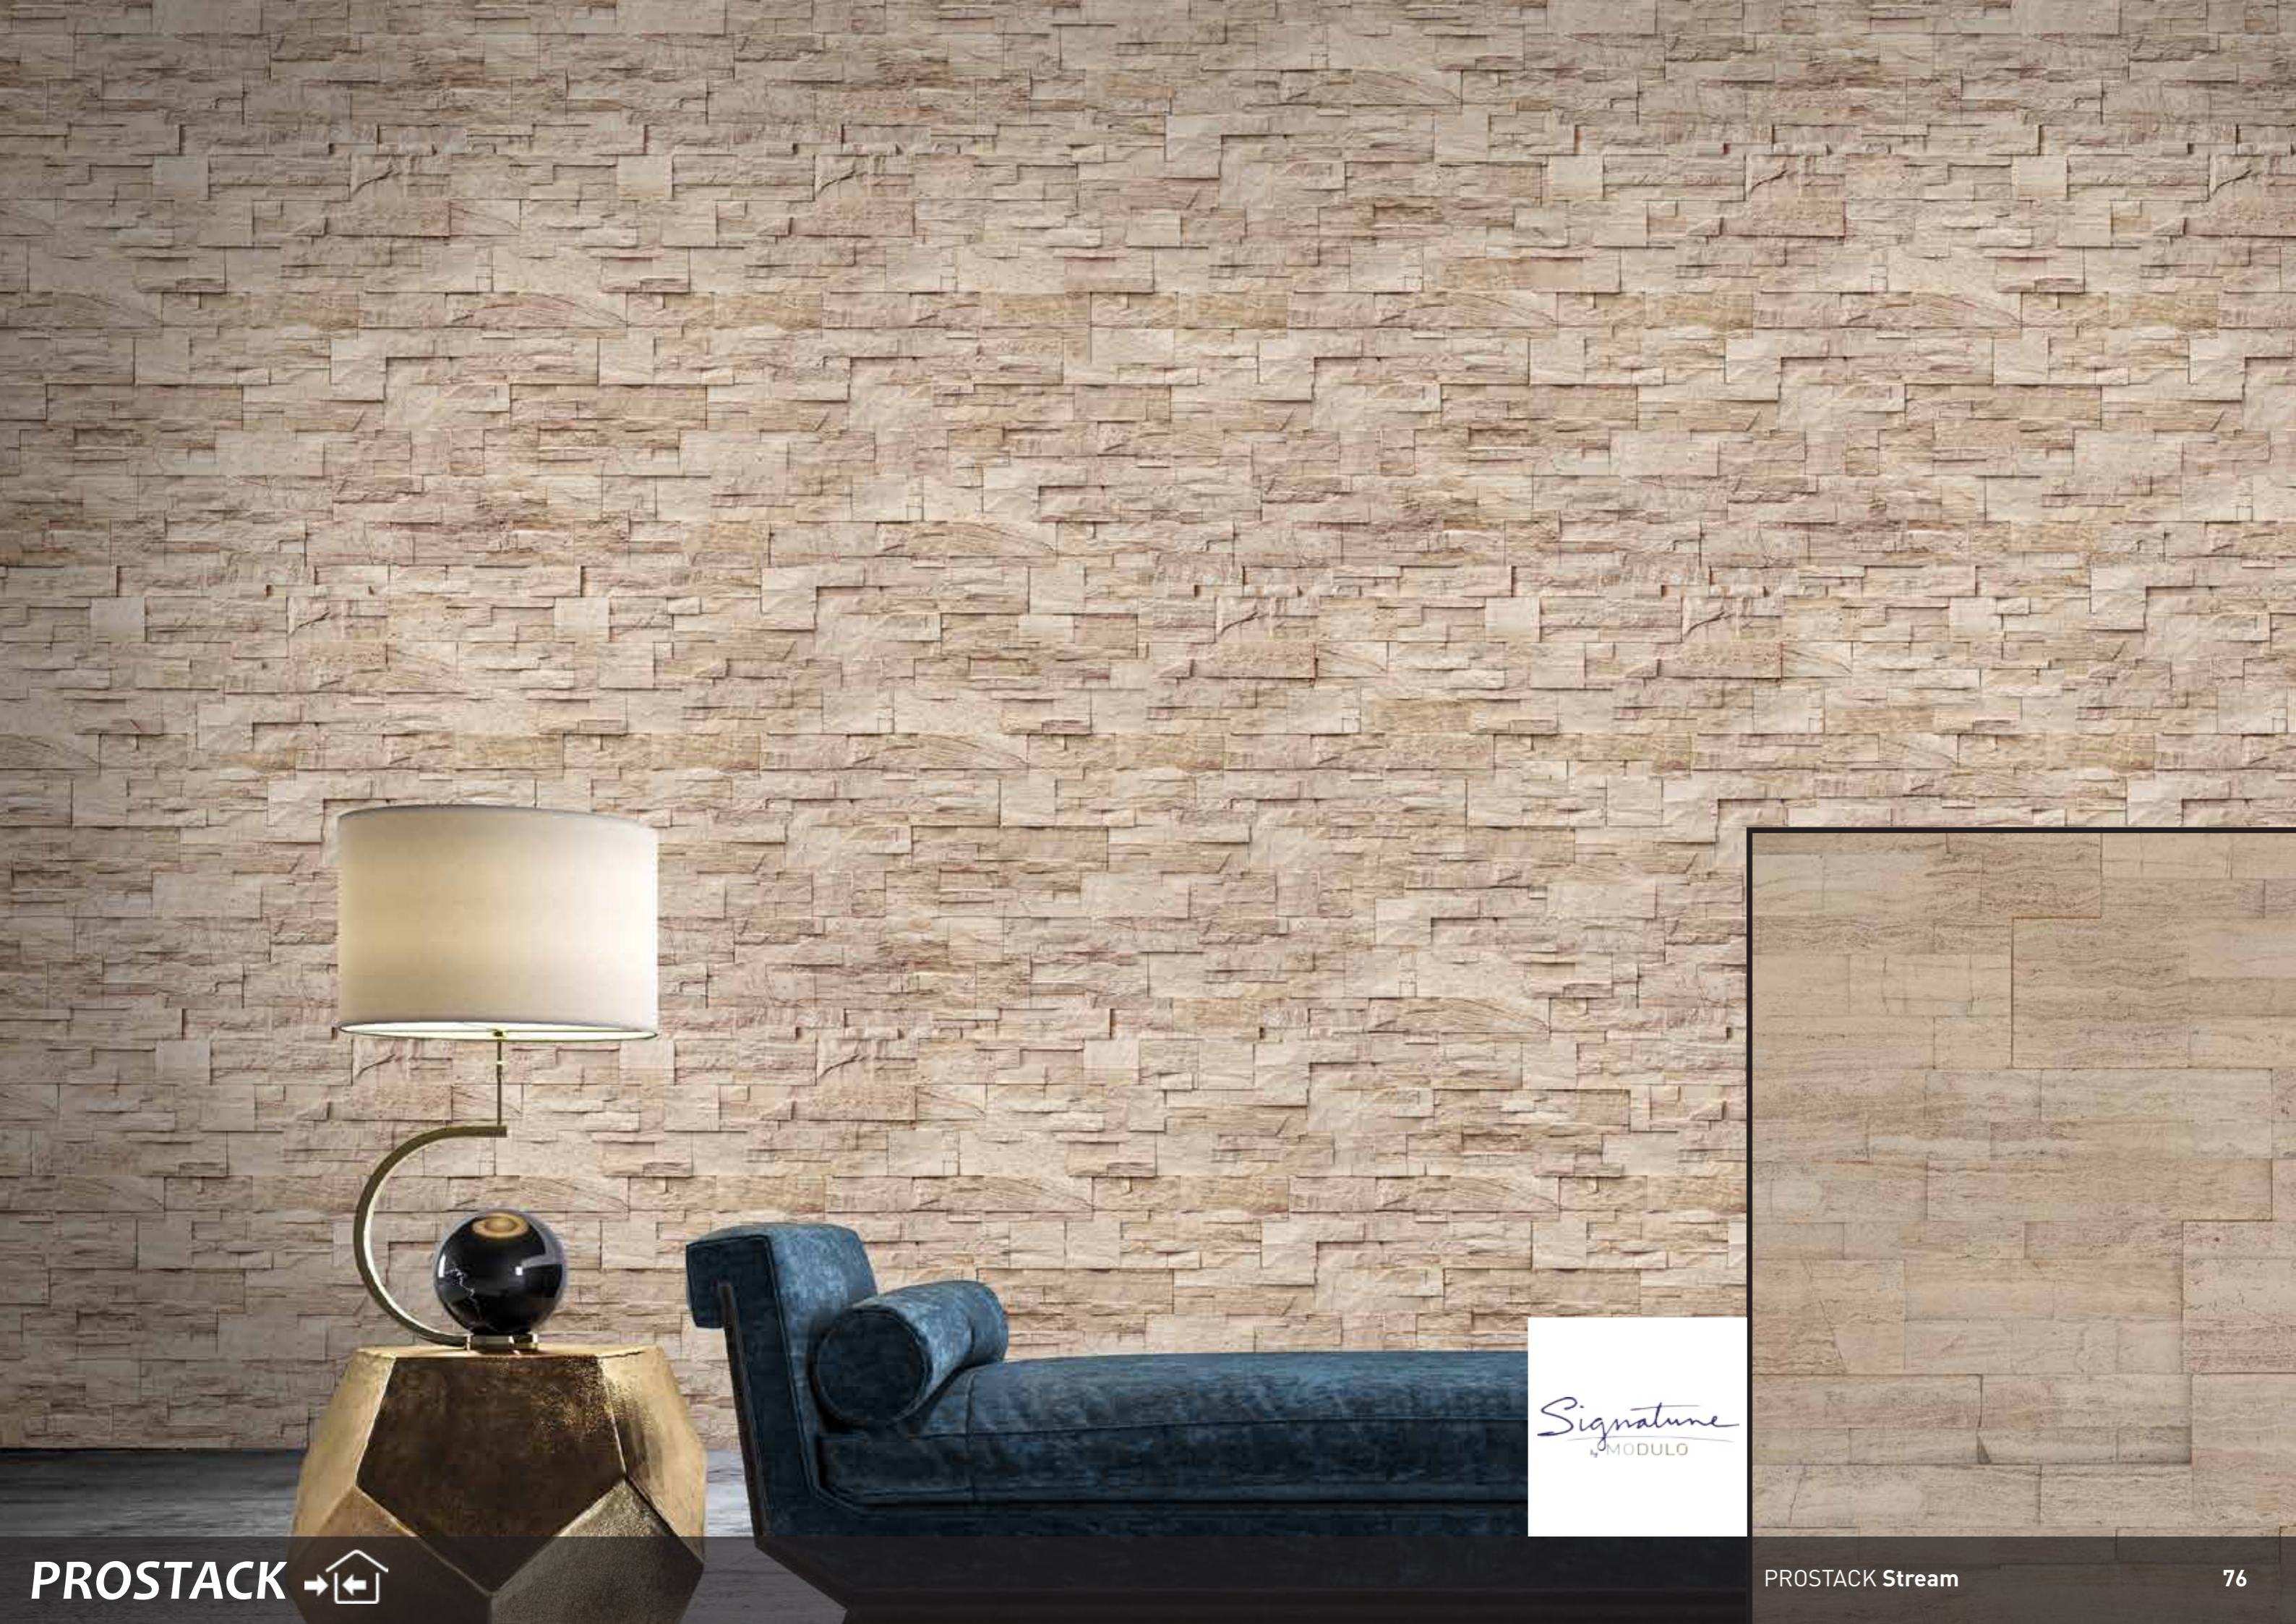

NEO Deep Grey

NEO Mountain Ridge

NEO Cream

NEO Arctic

PROSTACK Charme

PROSTACK Nature Blend

PROSTACK Grey

Signature
by MODULO