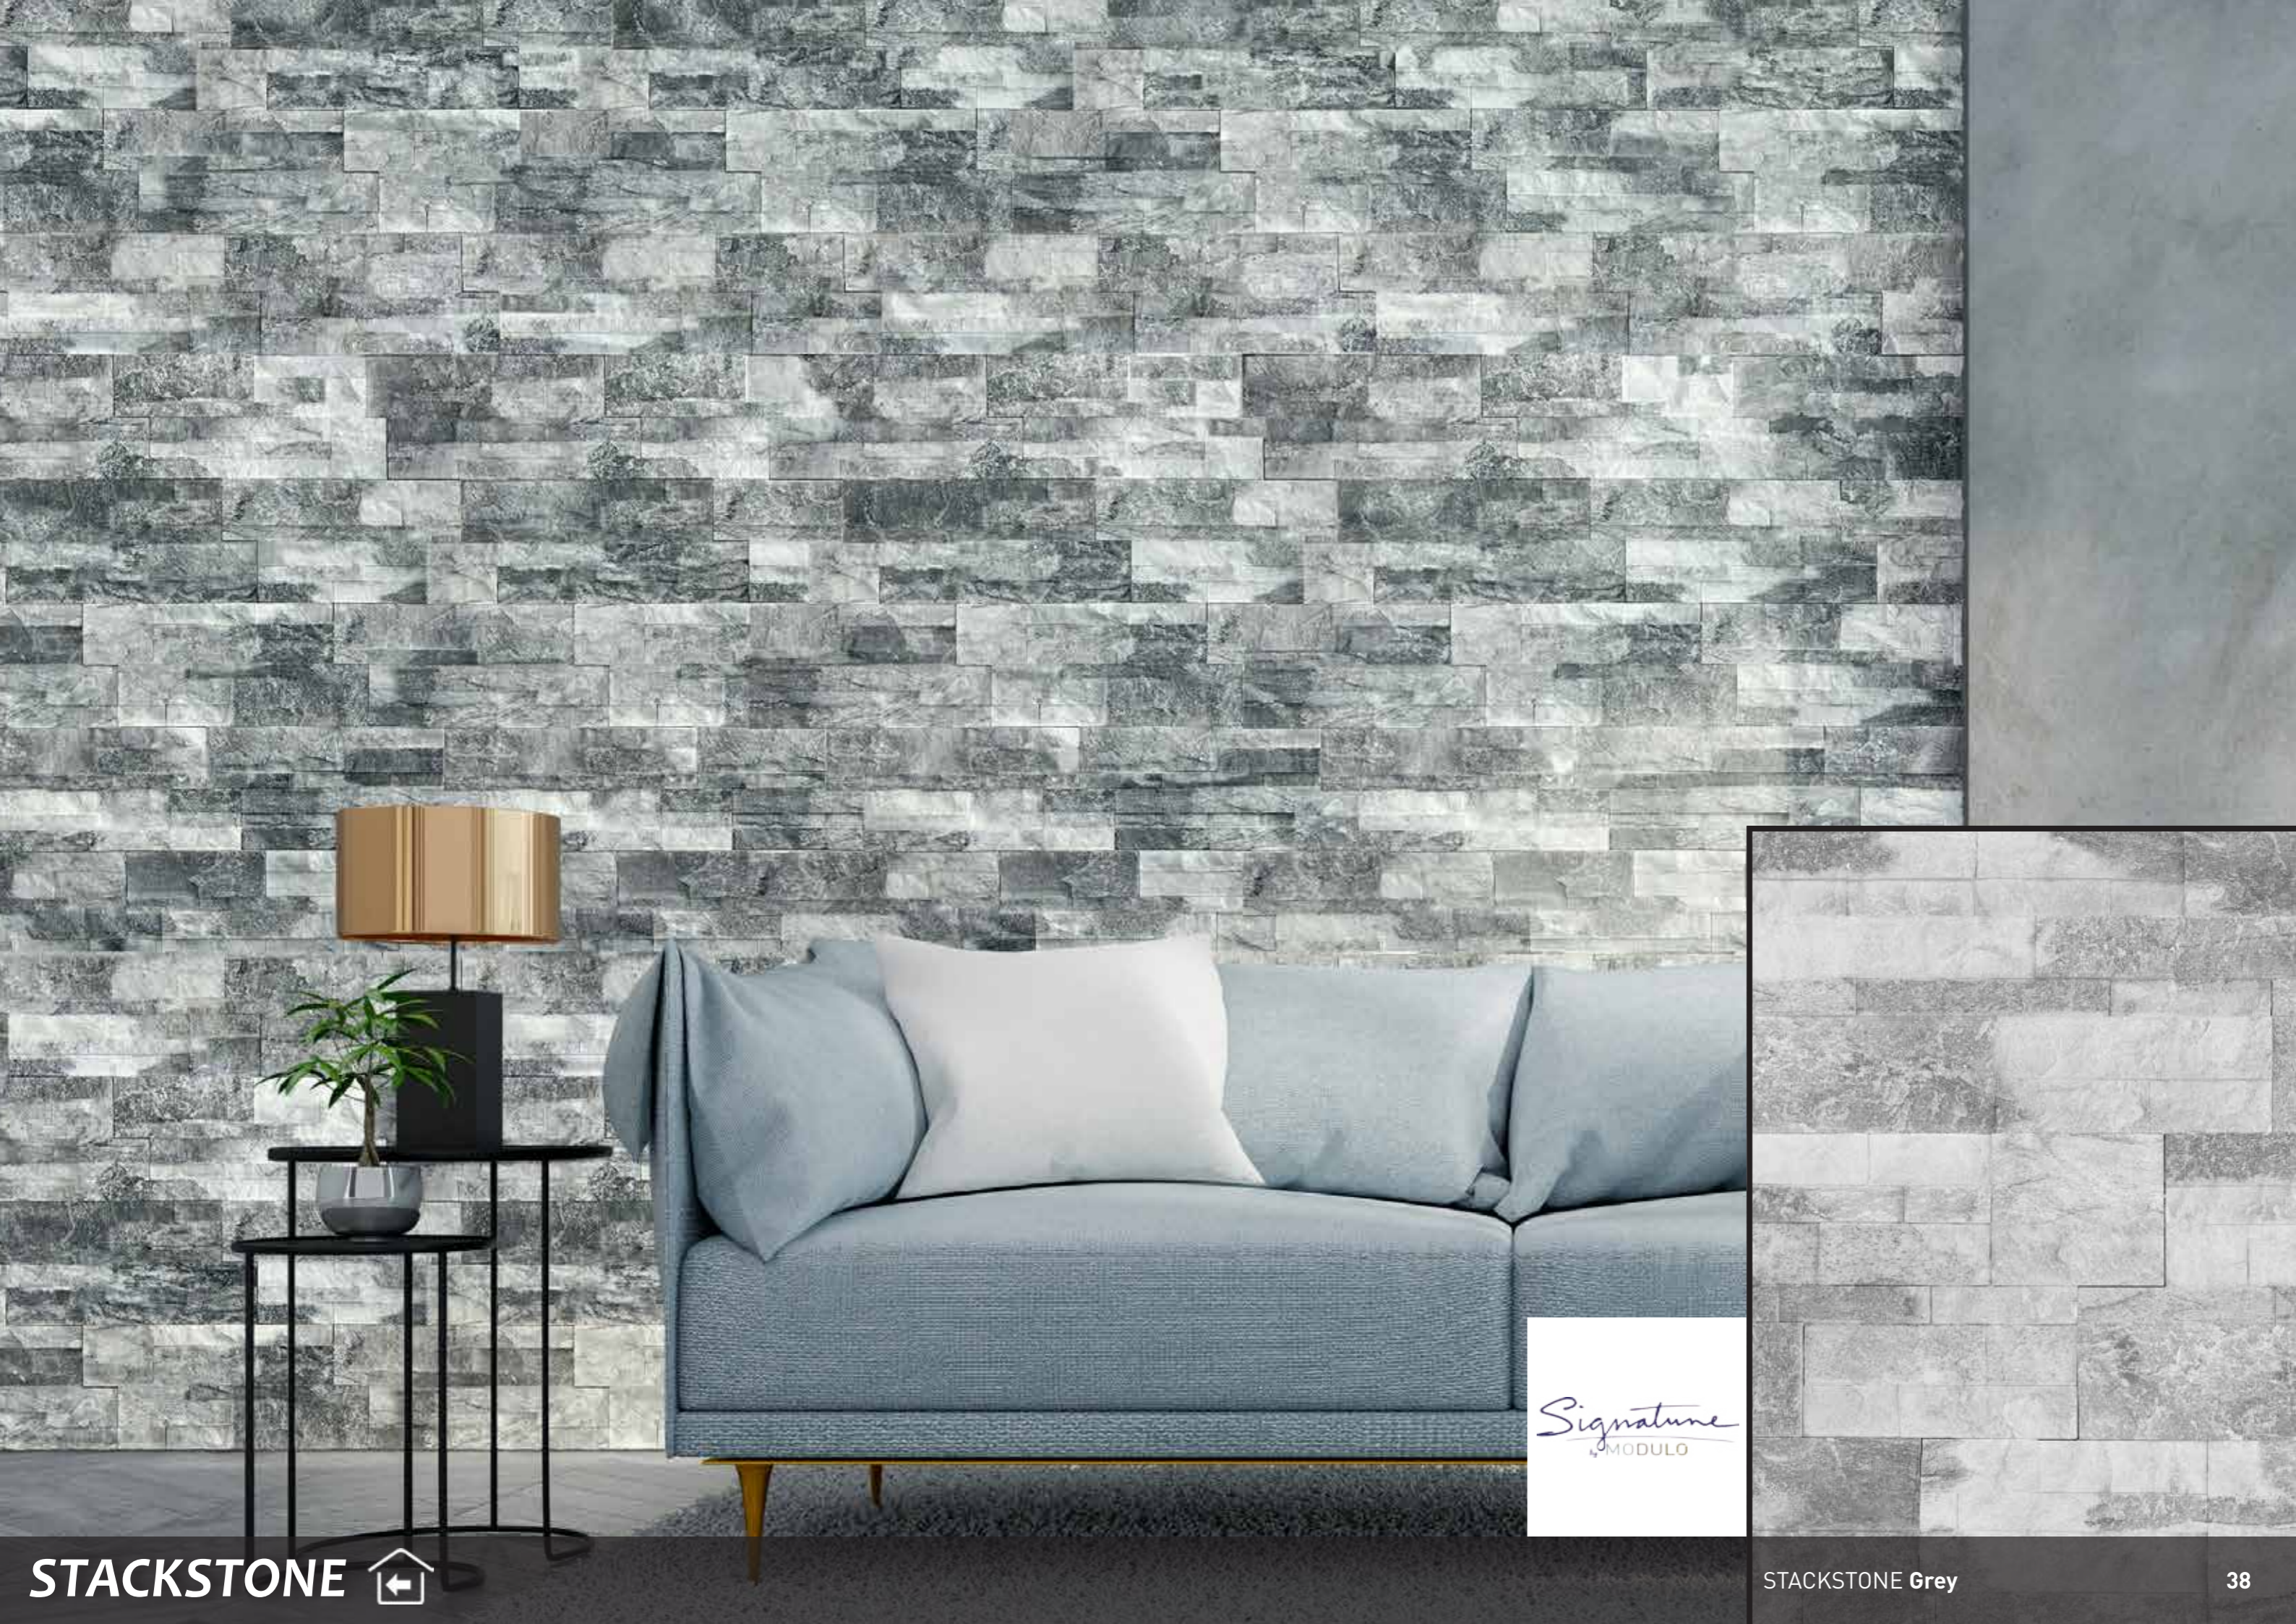

OSLO Grey

OSLO White

STACKSTONE Charme

STACKSTONE Nature Blend

STACKSTONE Stream

Signature
by MODULO

Signature
by MODULO

VISTA Ivory